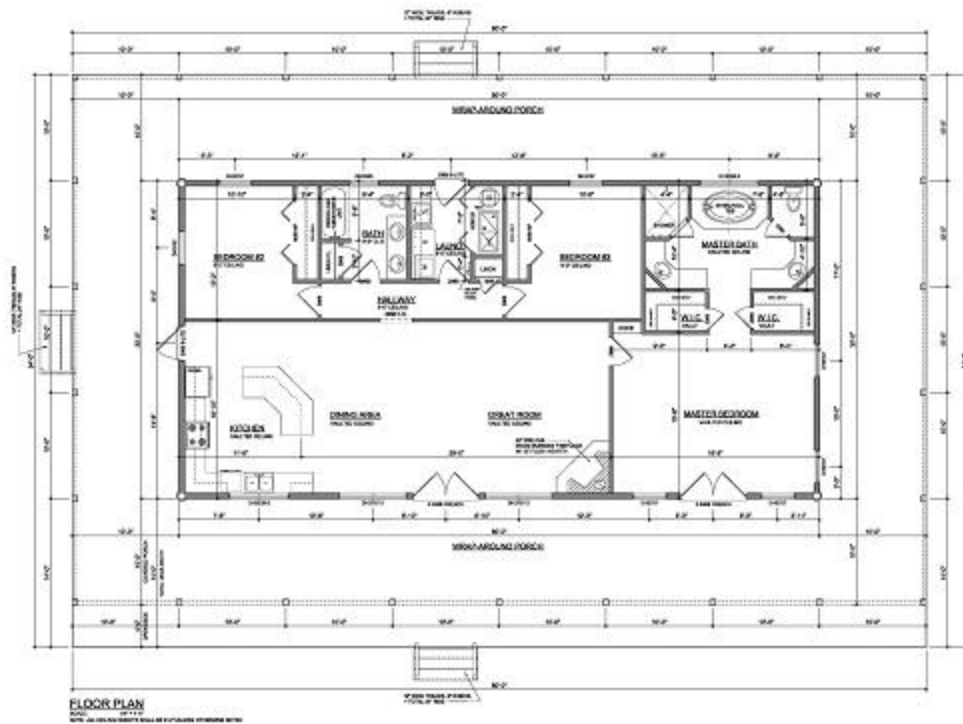

1,800 Square Feet

With 1800-square feet of open living space, this floor plan shows a kitchen and island open to the dining room and great room. Three bedrooms and two full bathrooms

- 1,800 square feet living area
- 2,520 square feet covered porch

AREA SUMMARY

LIVING AREA	1,000	S.F.
COVERED PORCH AREA	2,290	S.F.
COVERED PORCH AREA	320	S.F.
TOTAL AREA	4,610	S.F.