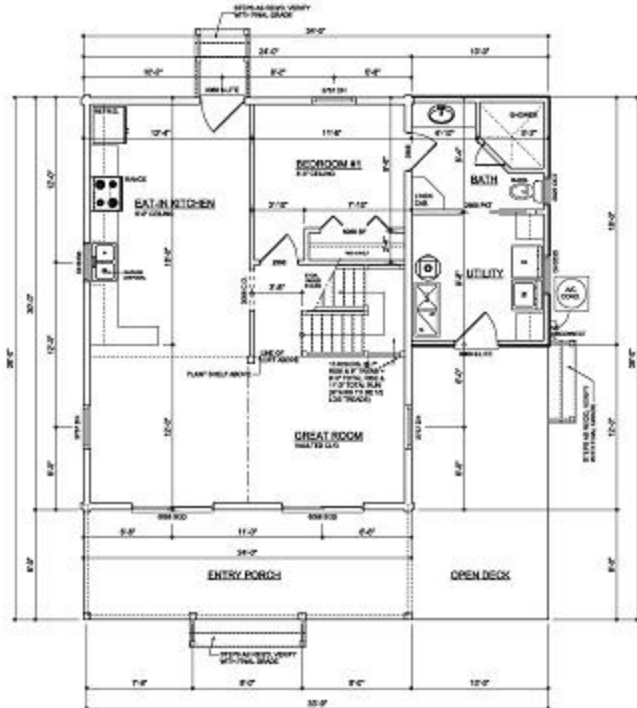

24x30 House - 1,318 Square Feet

This 24x30 home has 1,318 square feet of total living space, including the upstairs loft and storage space. A full bed and bath on the main floor with an eat-in kitchen and an entire upstairs loft with a full bath ideal for the master.

- 903 square feet living
- 415 square feet loft/storage
- 1,121 square feet porch

AREA SUMMARY

LIVING AREA	903	S.F.
LOFT / STORAGE R.M.	415	S.F.
COVERED PORCH AREA	1121	S.F.
TOTAL AREA	2439	S.F.

LOFT / STORAGE ROOM
SCALE: 1/4" = 1'-0"

FLOOR PLAN
SCALE: 1/4" = 1'-0"