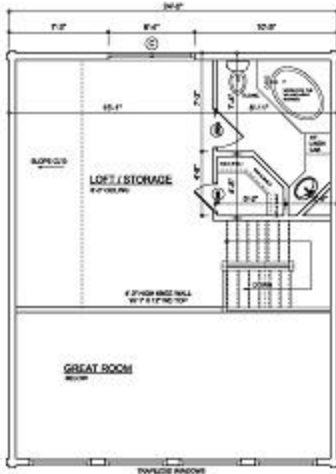

24x30 House - 1,318 Square Feet

This 24x30 home has 1,318 square feet of total living space, including the upstairs loft and storage space. A full bed and bath on the main floor with an eat-in kitchen and an entire upstairs loft with a full bath ideal for the master.

- 903 square feet living
- 415 square feet loft/storage
- 1,121 square feet porch

AREA SUMMARY

LIVING AREA	903	S.F.
LOFT / STORAGE R.M.	415	S.F.
COVERED PORCH AREA	1121	S.F.
TOTAL AREA	2439	S.F.

LOFT / STORAGE ROOM
SCALE: 1/4" = 1'-0"

FLOOR PLAN
SCALE: 1/4" = 1'-0"