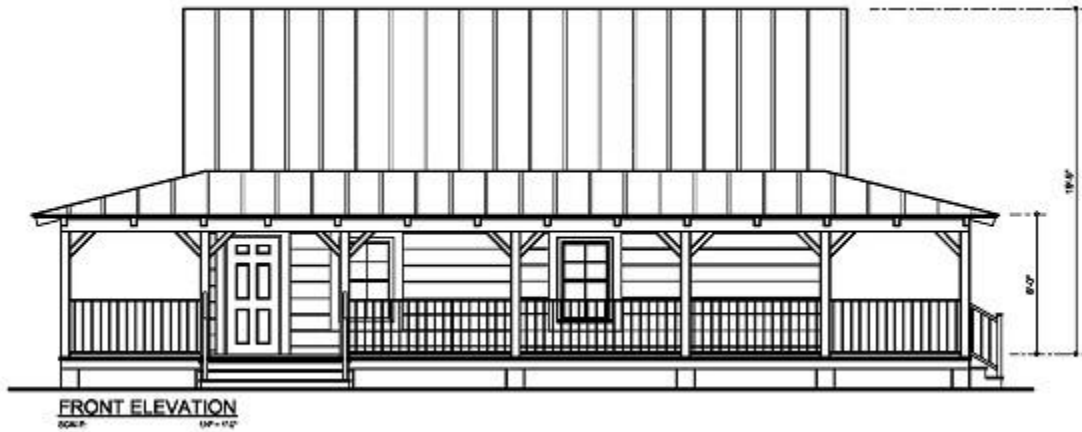

Mule Deer- 1,008 Square Feet

Smaller two bedroom, two full bathroom cabin. With a basic kitchen and great room.

- 1,008 sq. ft. Living
- 1,280 sq. ft. Porch

FLOOR PLAN
SCALE: 1/4" = 1'-0"

AREA SUMMARY

LIVING AREA	1008 S.F.
WRAP-AROUND PORCH	1280 S.F.
TOTAL AREA	2,288 S.F.