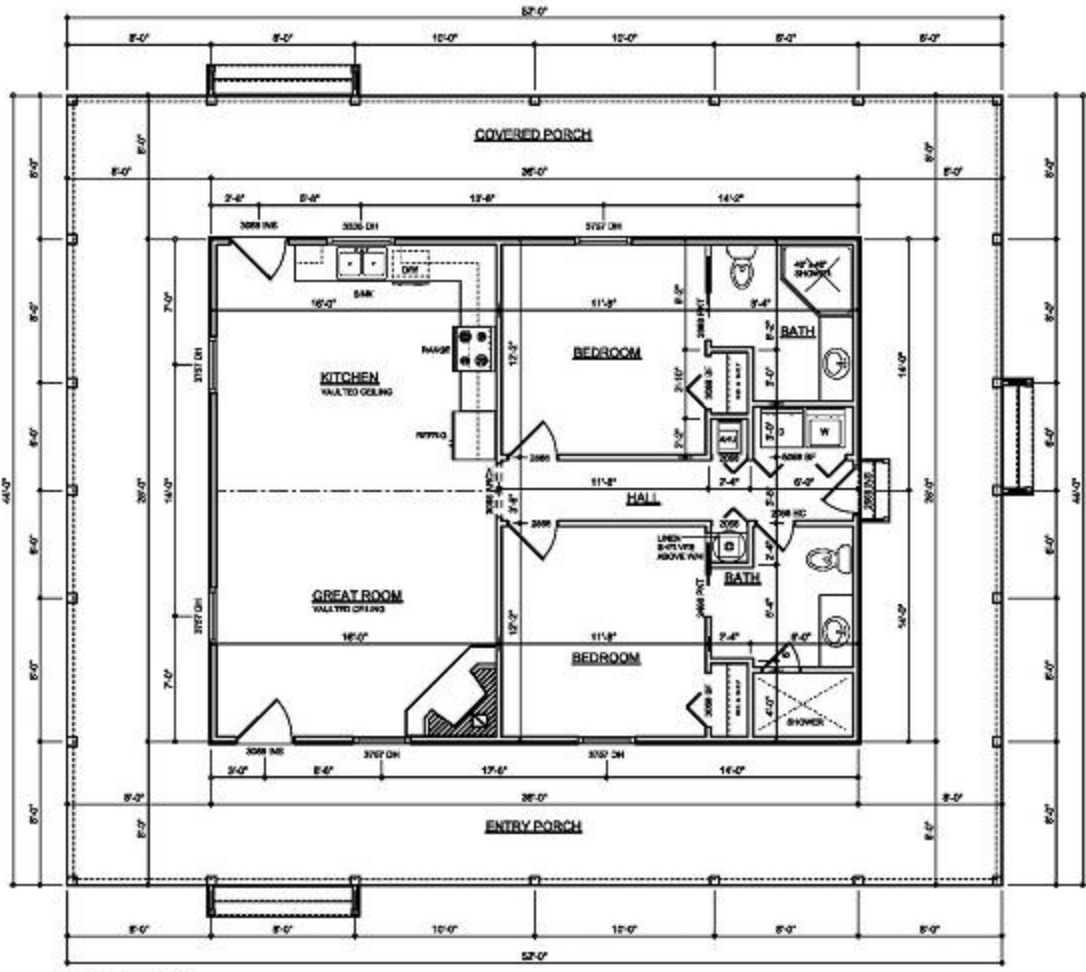

Mule Deer- 1,008 Square Feet

Smaller two bedroom, two full bathroom cabin. With a basic kitchen and great room.

- 1,008 sq. ft. Living
- 1,280 sq. ft. Porch

FLOOR PLAN
SCALE: 1/4" = 1'-0"

AREA SUMMARY

LIVING AREA	1008 S.F.
WRAP-AROUND PORCH	1280 S.F.
TOTAL AREA	2,288 S.F.