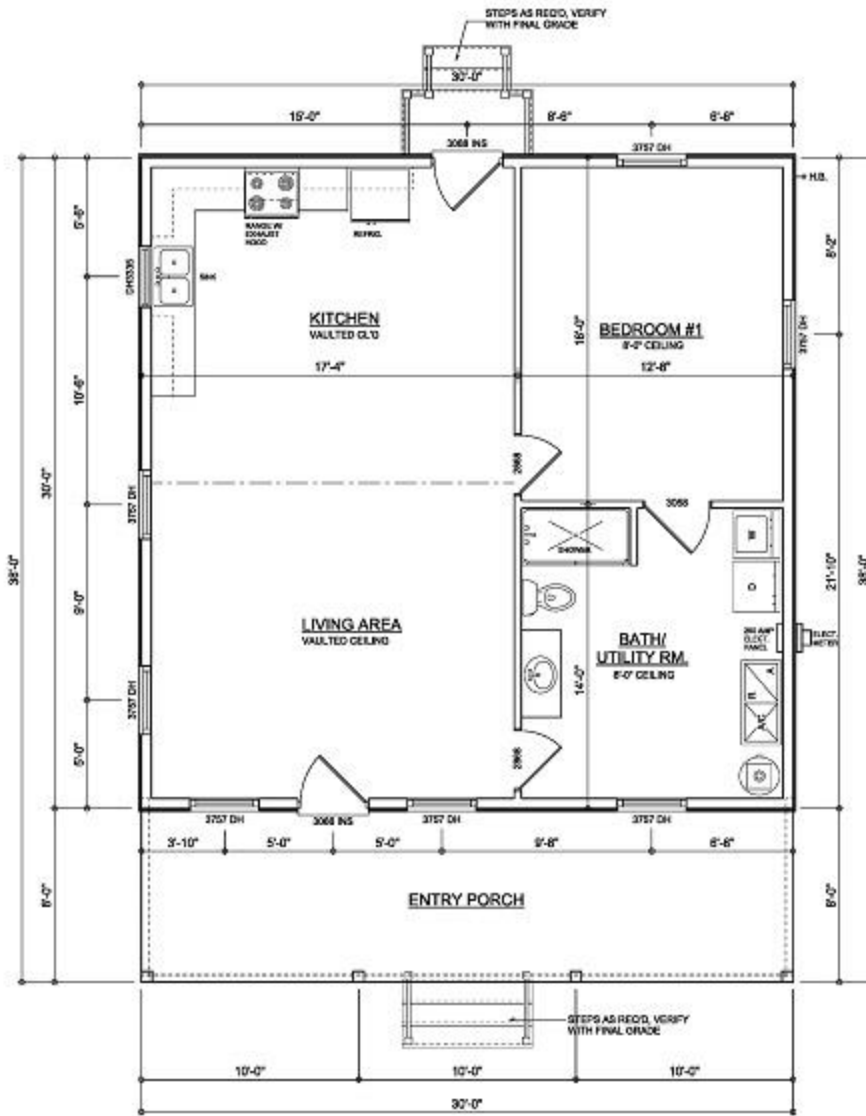

Bears Den

The Bears Den Cabin is perfect for hunting cabins or anyone single who has always dreamed of owning their own log home. It is equipped with a kitchen, living area, bedroom and bath/utility

- 900 sq. ft. Living
- 240 sq. ft. Entry Porch
- 24 sq. ft. Rear Porch
- 1,164 sq. ft. Total Area

FLOOR PLAN
SCALE: 1/4" = 1'-0"

AREA SUMMARY

LIVING AREA	900	S.F.
ENTRY PORCH AREA	240	S.F.
REAR PORCH AREA	24	S.F.
TOTAL AREA	1,164	S.F.