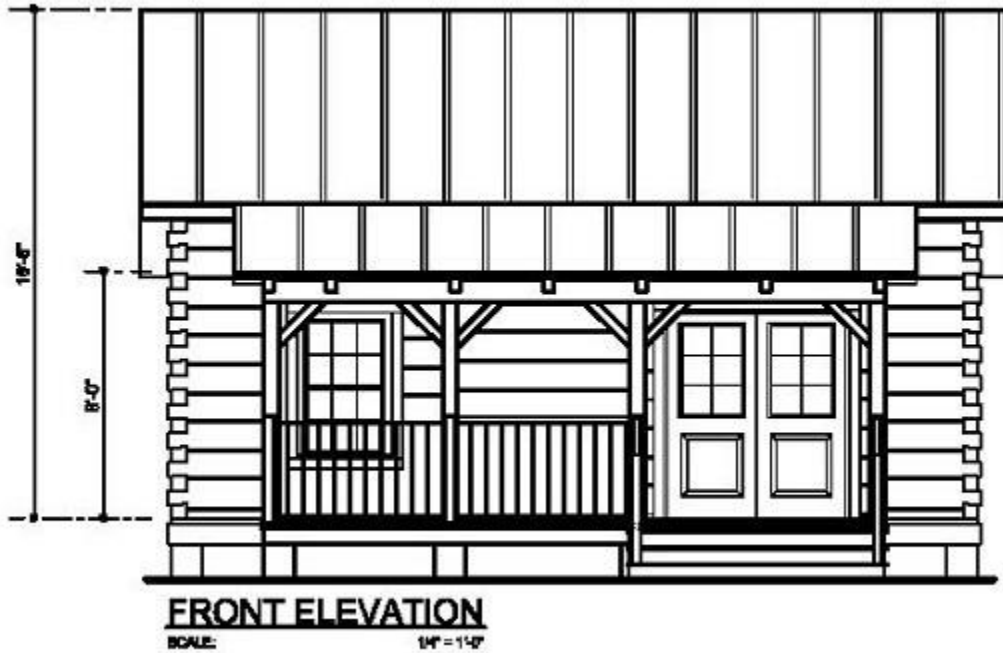

White Tail- 624 Square Feet

Here is a two bedroom, one full bathroom with kitchen and great room and a total living space of 624 square feet.

- 624 sq. ft. Living
- 160 sq. ft. Entry Porch

FLOOR PLAN

SCALE: 1/4" = 1'-0"