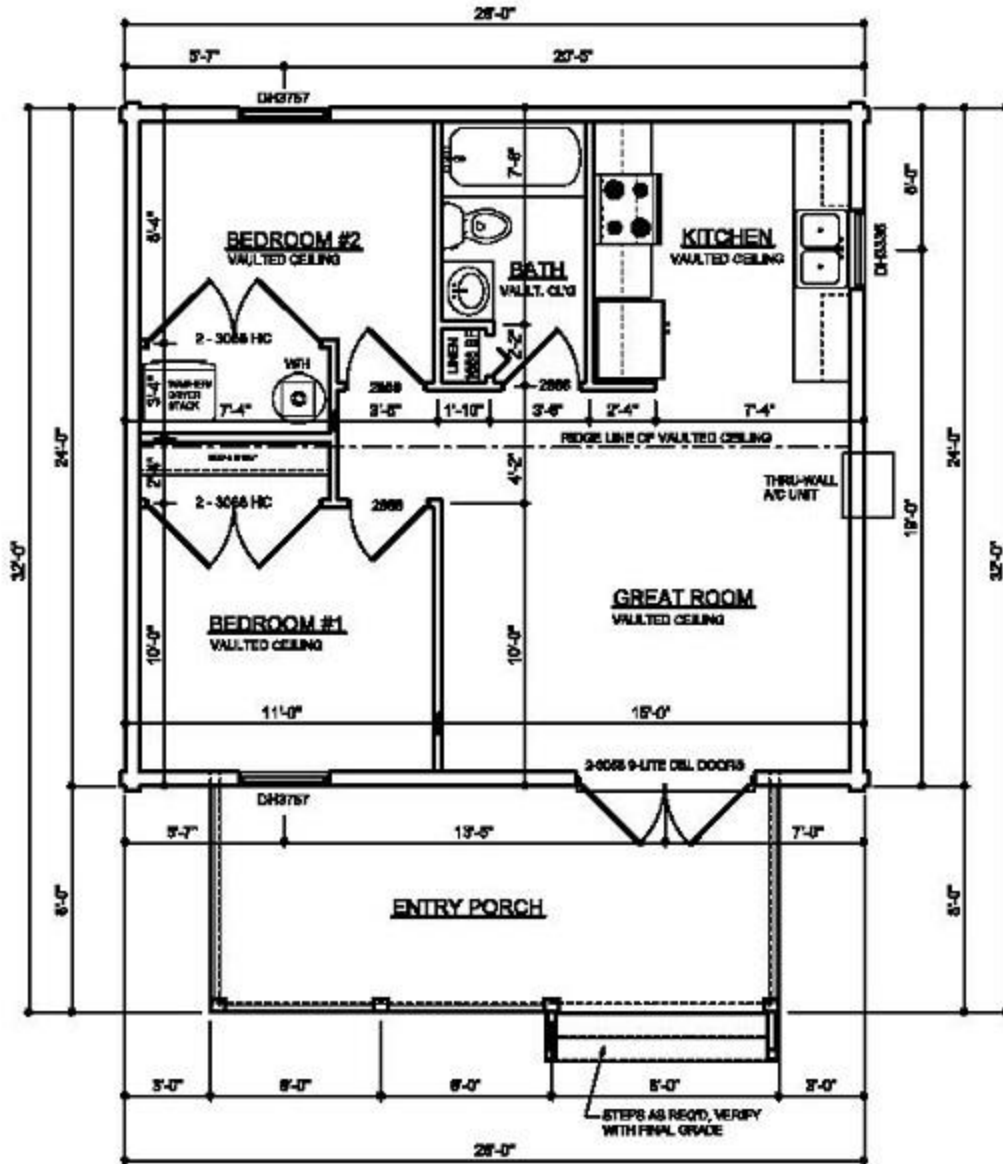

White Tail- 624 Square Feet

Here is a two bedroom, one full bathroom with kitchen and great room and a total living space of 624 square feet.

- 624 sq. ft. Living
- 160 sq. ft. Entry Porch

FLOOR PLAN

SCALE: 1/4" = 1'-0"